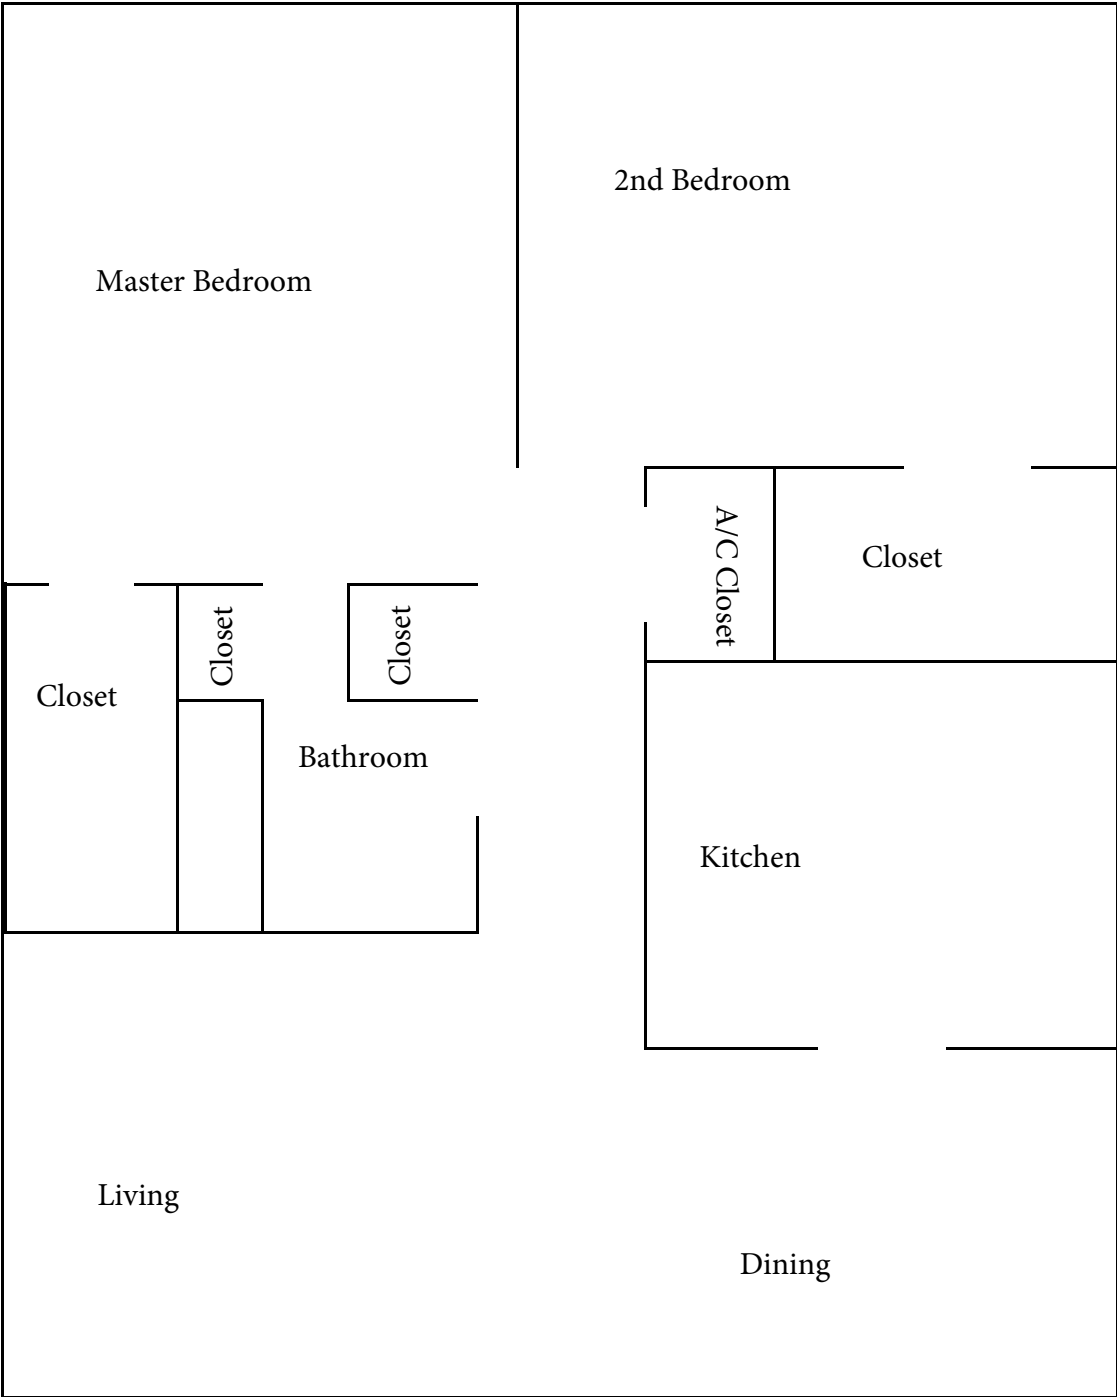

1216 Kennedy Rd Right Kitchen Floorplan

\*Sketch is approximate. Measurements are not exact.